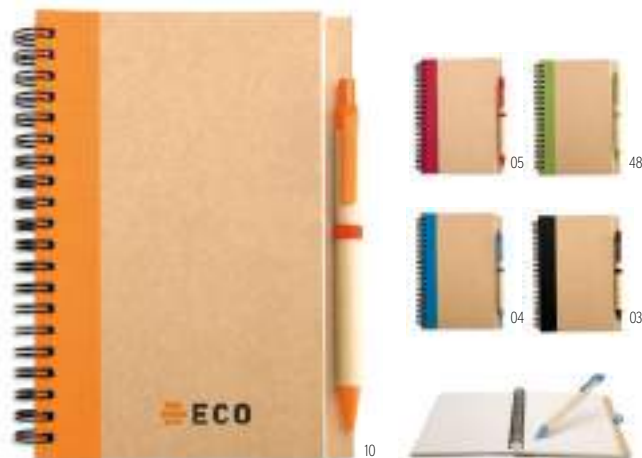

10

☐ **Sonora Plus** IT3775

Notebook with 70 pages of blank recycled paper and ball pen with recycled carton and biodegradable plastic parts. Blue ink. **Size** 18x13x0,7 cm **Print technique** Pad Printing,S,D01,DL,B,L