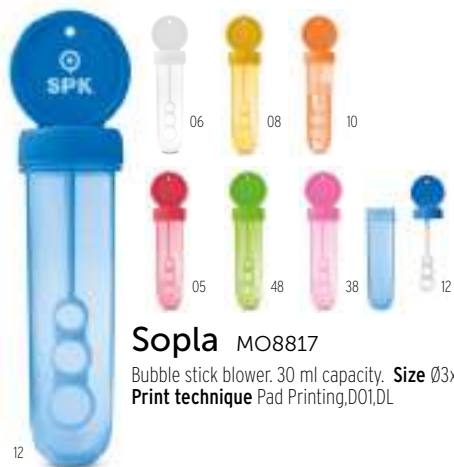

Sopla MO8817

Bubble stick blower. 30 ml capacity. **Size** Ø3x13 cm
Print technique Pad Printing,D01,DL

12