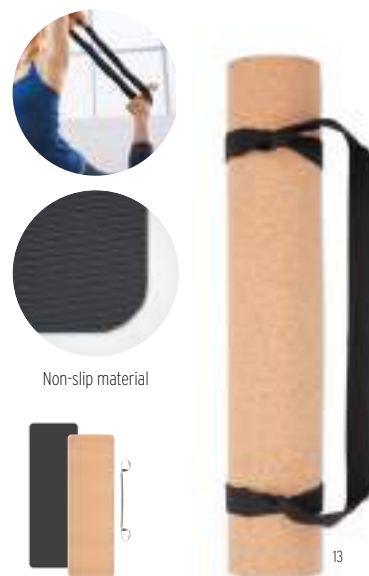

Savasana MO6267 🌿

Yoga exercise mat made of cork and TPE material presented with paper wrap with instructions. Thickness 0,4mm. Including a cotton exercise rope/strap holder. **Size** 183x61x0,4 cm
Print technique Screen Printing,L,T1,TD