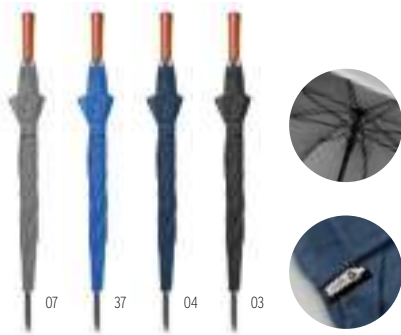

152

MO6556 > 148

MO6494 > 153

Durable cork umbrella

Quora MO6494 • 

25 inch auto open cork umbrella with bamboo shaft and Ply wood handle, fiberglass ribs. Black plastic tips and top. Manual closure. **Size** Ø104x89 cm
Print technique Screen Printing,T1