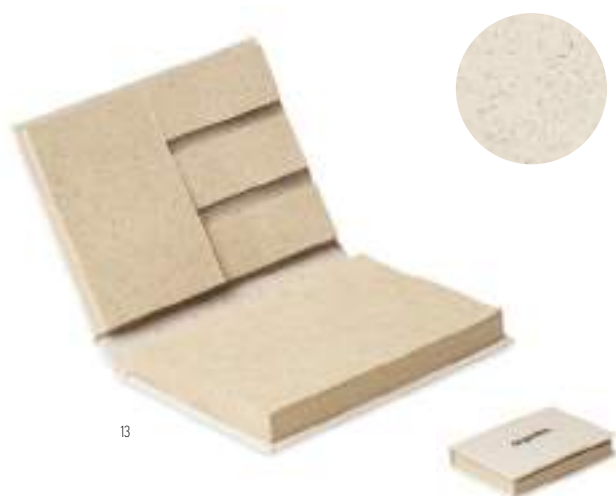

These products are Made in Europe same to the Grow collection.

MO9862 > 218

MO6543 > 245

MO6541 > 245

13

Grass Sticky MO6543 ●

Multi sized sticky notes and memo pad grass paper (40%). Made in EU.
Size 4,15x2,15x2,15 cm **Print technique** Pad Printing,DL,D01,S