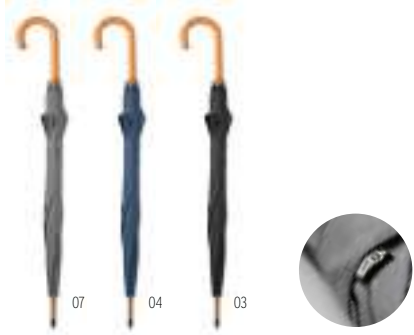

Cumuli Rpet MO9629
23 inch auto open umbrella in 190T RPET pongee with wooden shaft, tips and top. Black plated metal ribs. Curved natural finish wooden handle. Manual closure.
Size Ø107x59,5 cm **Print technique** Screen Printing,T1,TD