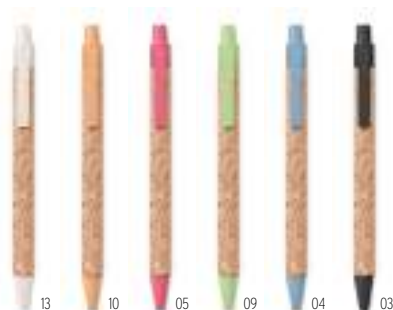

Toyama MO9481

Push button ball pen with bamboo barrel and wheat straw (50%) and ABS (50%) fittings. Blue ink. **Size** Ø1,2x14 cm
Print technique Roundscreen,P

Rio Bamboo MO9485

Push button ball pen with bamboo barrel and ABS fittings. Blue ink. **Size** Ø1,3x14 cm **Print technique** Pad Printing,L,PD