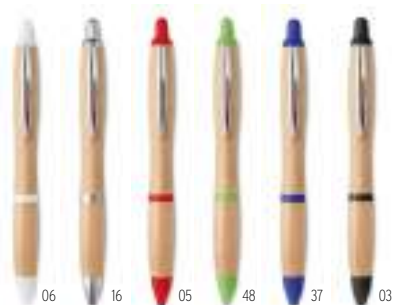

Rio Bamboo MO9485

Push button ball pen with bamboo barrel and ABS fittings. Blue ink. **Size** Ø1,3x14 cm **Print technique** Pad Printing,L,PD