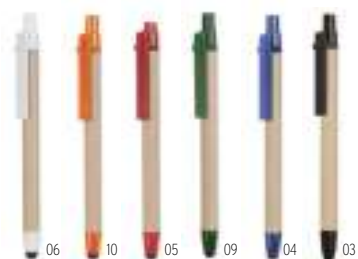

Cartoon IT3780

Push button ball pen with paper barrel and PLA parts (in 100% biodegradable corn). Blue ink. **Size** Ø1x14 cm
Print technique Roundscreen,P,PD

Cartoon Coloured MO9830

Push button ball pen with paper barrel and 100% PLA corn fittings. Blue ink. **Size** Ø1x14 cm
Print technique Roundscreen,P,PD

Recytouch MO8089

Push ball pen made with recycled carton barrel and ABS point and clip. Blue ink, refill and soft touch tip. **Size** Ø1x13,5 cm
Print technique Roundscreen,P,PD

PAPER BARREL WRITING COLLECTION