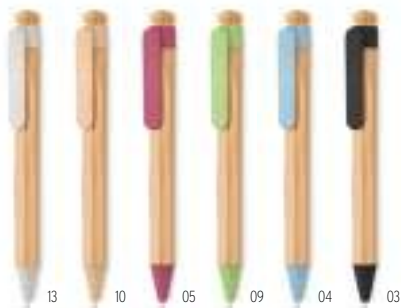

16

Pushton MO8105 

Push type ball pen with carton barrel
and ABS fittings. Blue ink. **Size** Ø1x14 cm
Print technique Roundscreen,P,PD

40

Woodal KC6726 

Natural wooden ball pen with transparent
cap. Black ink. **Size** Ø1,5x12 cm
Print technique Pad Printing,L