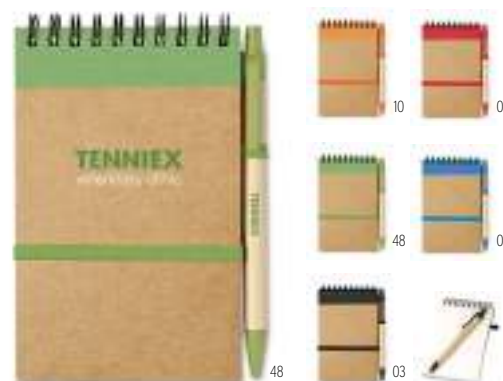

48

☐ **Sonora** IT3789

A6 Pocket size notebook with 70 pages of blank recycled paper and recycled ball pen with biodegradable plastic parts. Blue ink. **Size** 14x9x0,7 cm **Print technique** Pad Printing,S,D01,DL,B