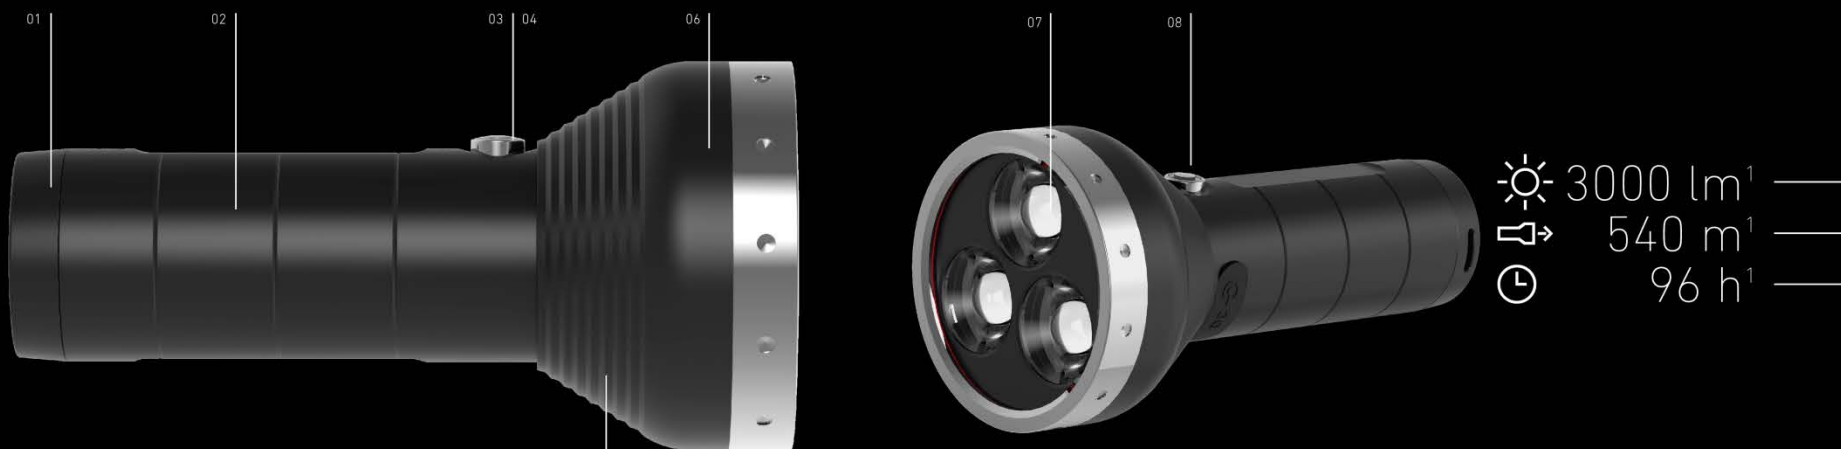

Svetilka svetlobni top - MT18

01: Stoječa luč: Zaradi ravnega zadnjega dela svetilko MT18 lahko uporabljamo tudi kot stoječo svetilko

02: Okolju prijazna in zmogljiva: najmodernejša LIION akumulatorska baterija je zasnovana za dolg čas delovanja in hitro polnjenje preko USB 3.0 v vsaki situaciji

03: Inteligentni nadzor: z enostavnim upravljanjem so na voljo vse funkcije svetilke

04: Napolnjenost?: indikator polnosti baterije je vgrajen v stikalo in prikazuje preostanek polnosti

05: Enostavnost uporabe: enoročno upravljanje stikala in fokusa

06: Prilagoditev svetlobe: mehak prehod med svetlobnimi programi za čim manjše motenje oči

07: X-Lens Tehnologija: svetloba 3 Xtrem power LED čipov je optimizirana v en svetlobni žarek

08: Zaklep stikala: elektronski zaklep stikala prepreči nenamerni prižig svetilke pri transportu